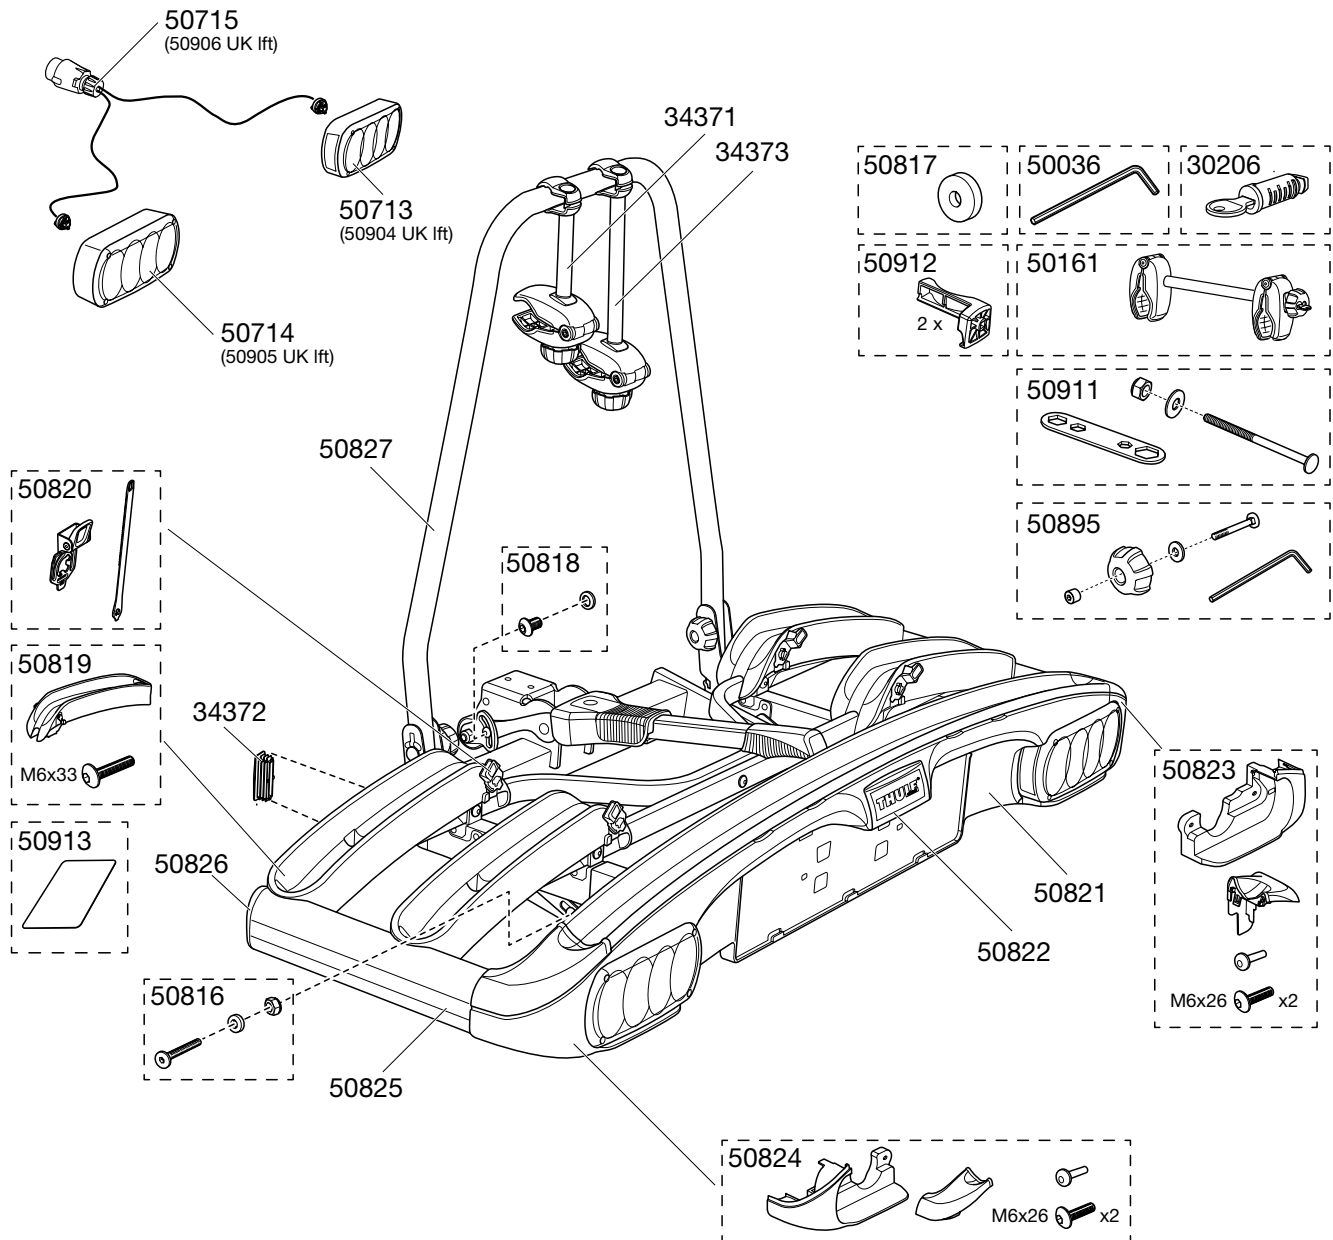

Thule EuroClassic G5 904

904 904000, 904004

717/6

Individual packs

Pallet

Product	EAN	Kg	L/W/H in cm
904	7313020032818	18	87/60/26

Product	Qty/pallet	L/W/H in cm
904	9/195	1400x1000x200